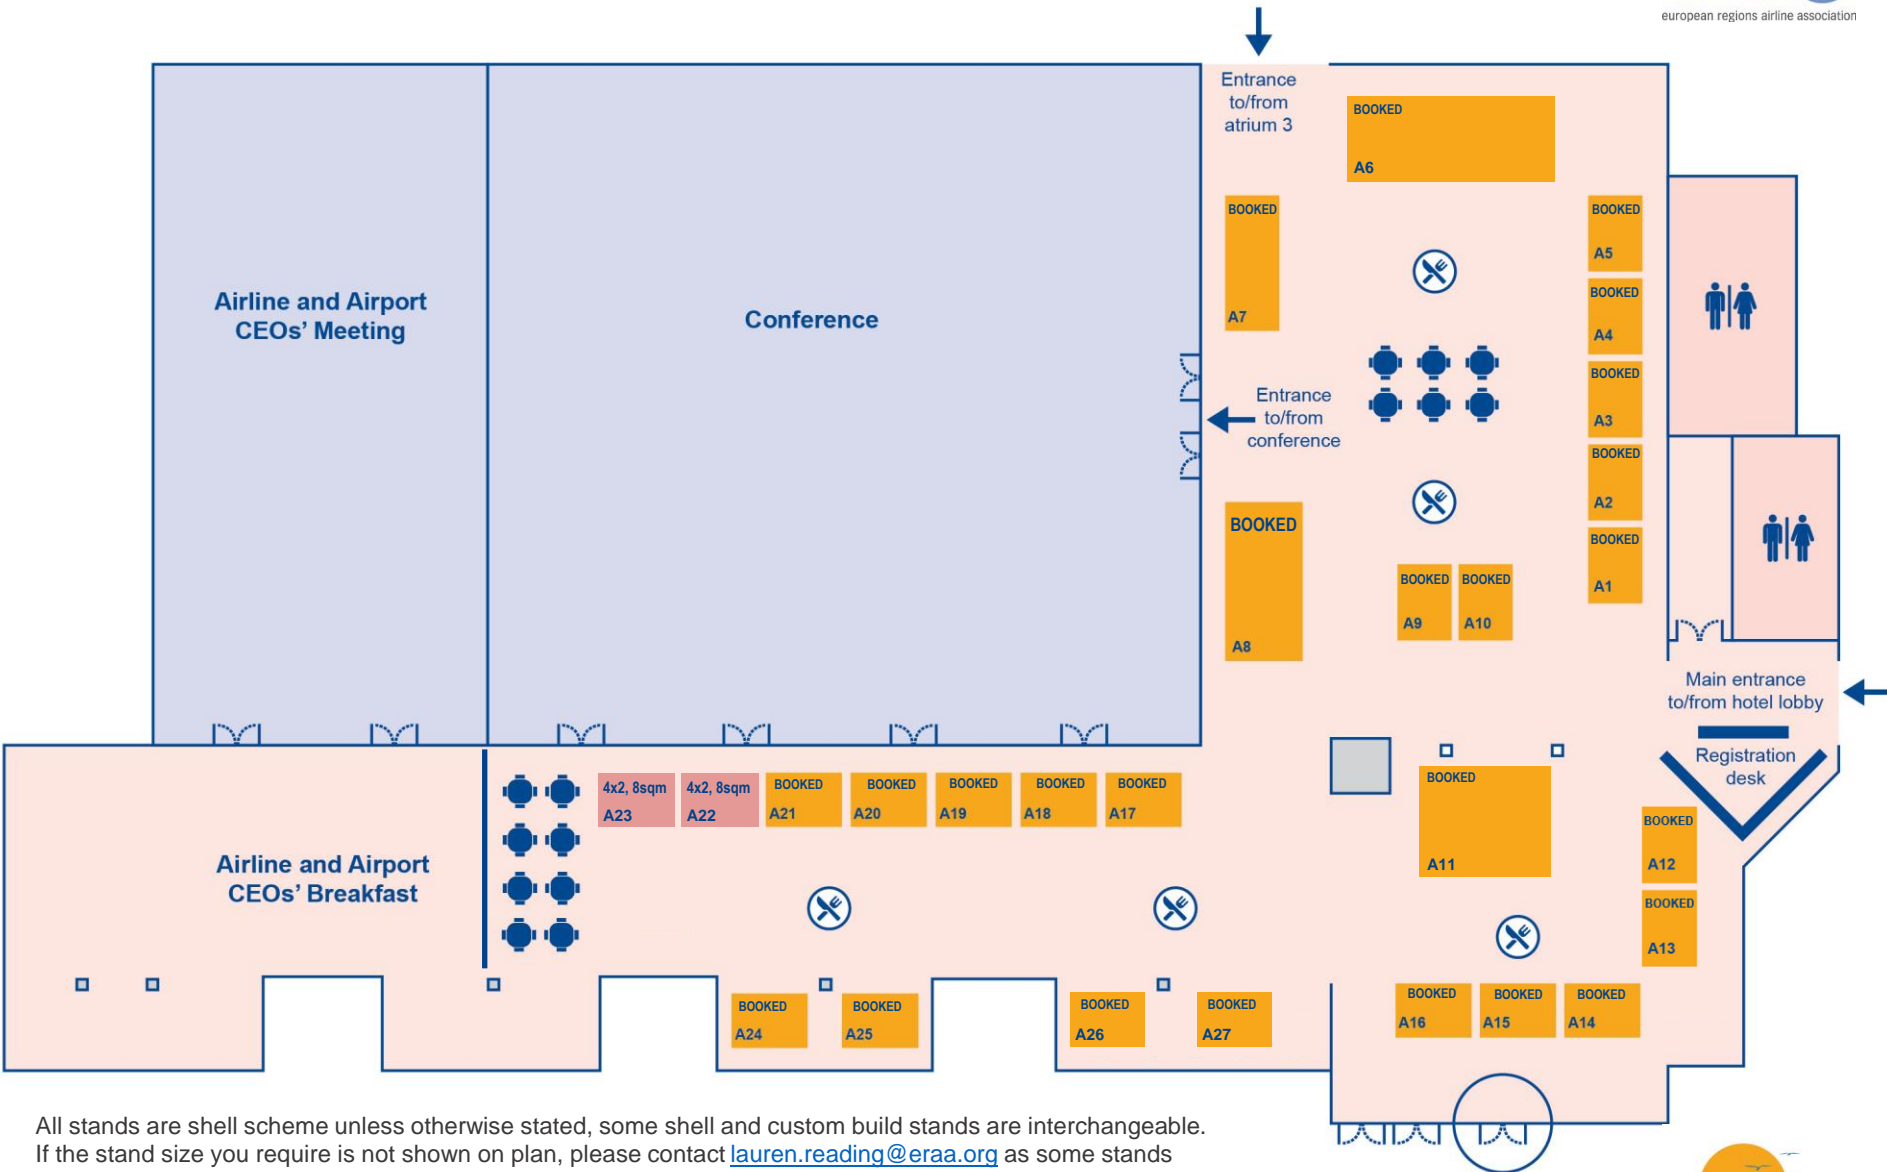

# ERA General Assembly 2024: Exhibition Floorplan

All stands are shell scheme unless otherwise stated, some shell and custom build stands are interchangeable. If the stand size you require is not shown on plan, please contact [lauren.reading@eraa.org](mailto:lauren.reading@eraa.org) as some stands may be altered.

**KEY**       Available stands       BOOKED, not available